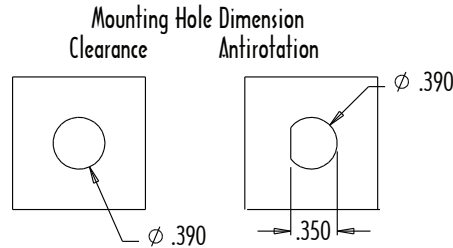

TYPICAL P SERIES

PH 810-852-4242 info@littlite.com littlite.com littlitedirect.com

Lamp Specification

High Intensity	Low Intensity
12 volts AC/DC	12 volts AC/DC
Bayonet Base	Bayonet Base
5 Watts, 380 mA	2 Watts, 180 mA
Halogen	Incandescent
Hard Glass Envelope	