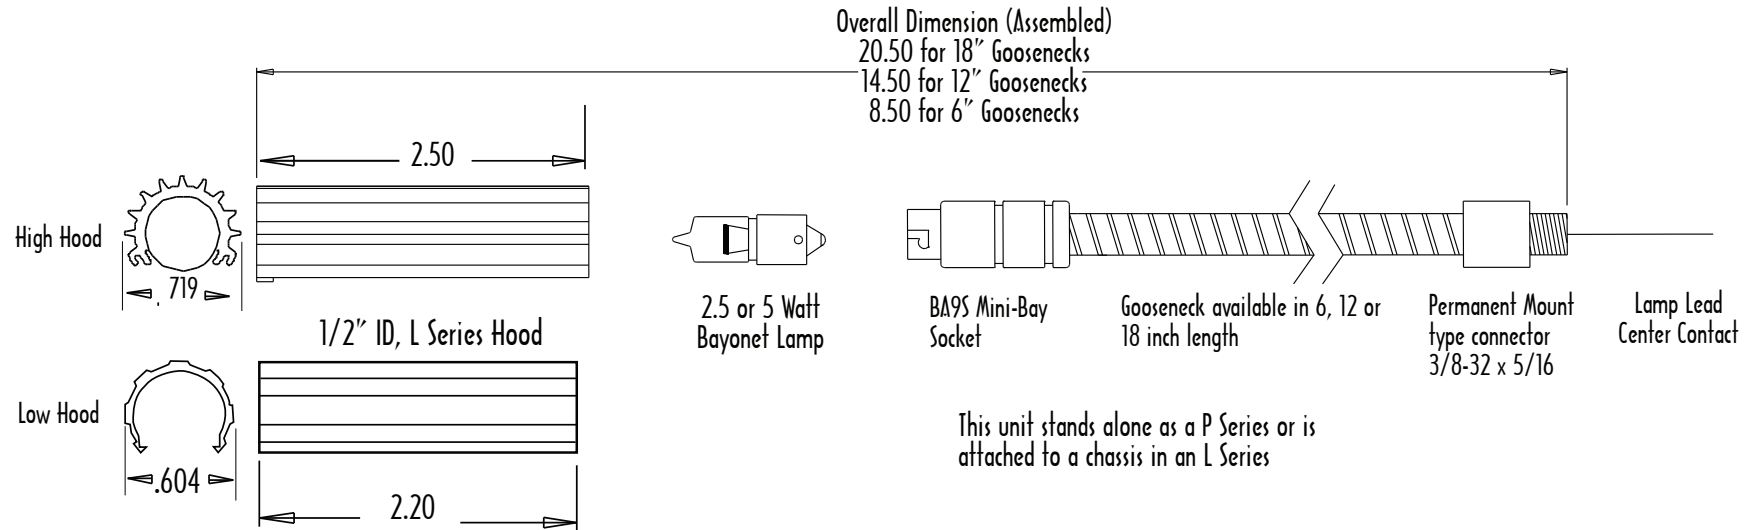

TYPICAL P SERIES

PH 810-852-4242 info@littlite.com littlite.com littlitedirect.com

Lamp Specification

High Intensity	Low Intensity
12 volts AC/DC	12 volts AC/DC
Bayonet Base	Bayonet Base
5 Watts, 380 mA	2 Watts, 180 mA
Halogen	Incandescent
Hard Glass Envelope	